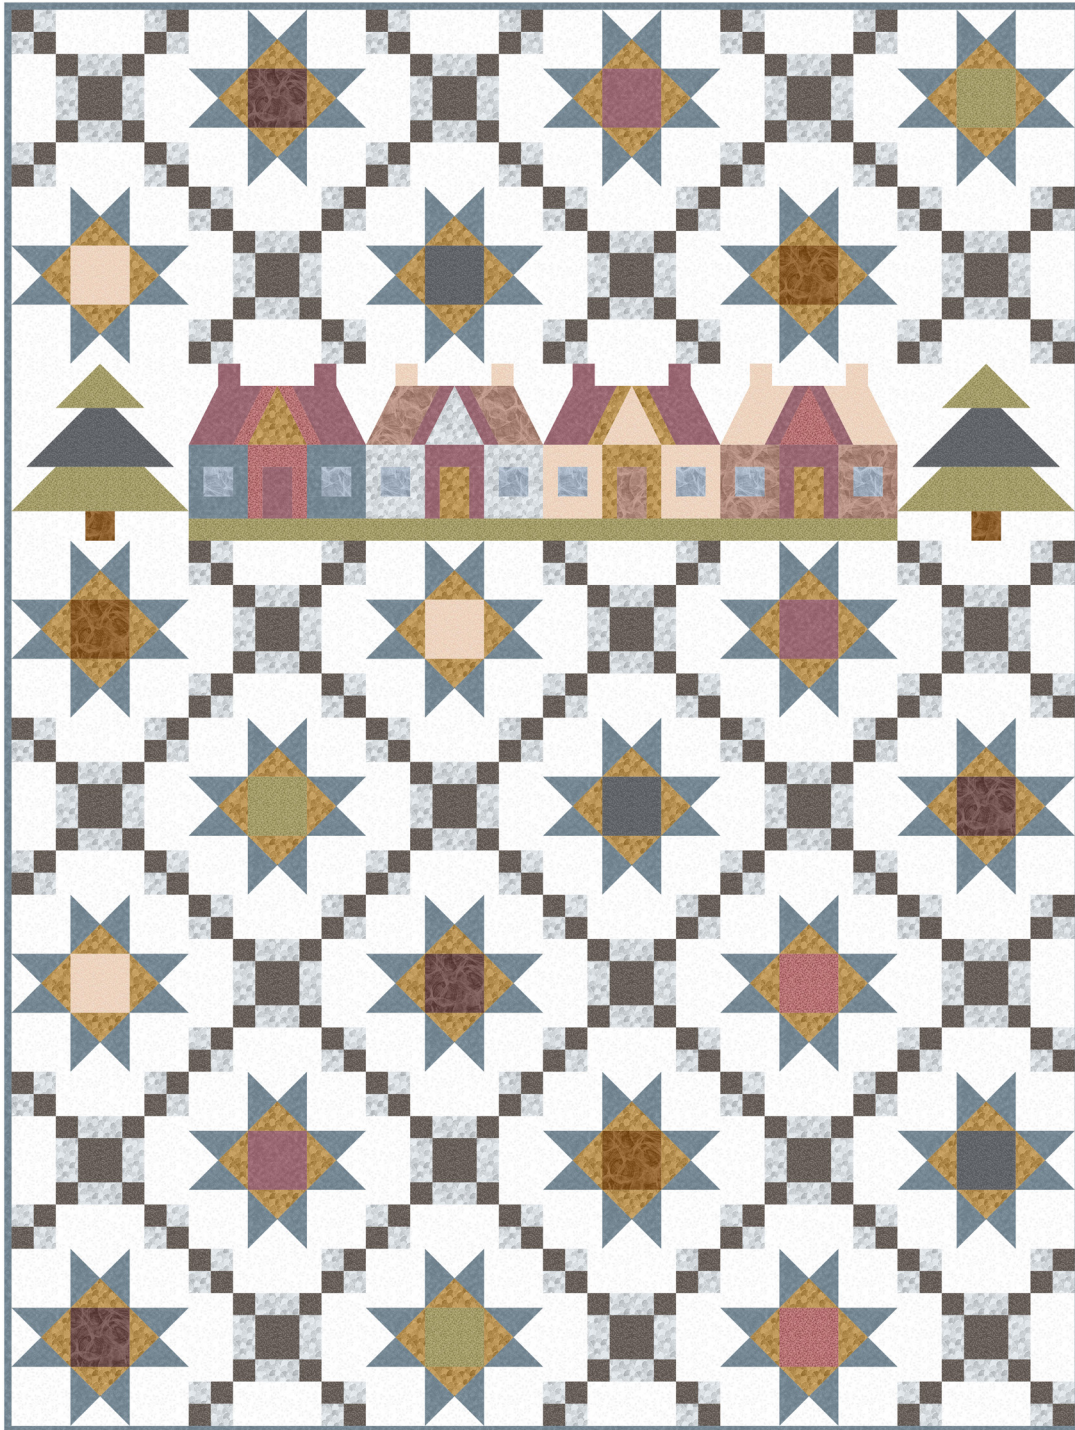

POV Blenders

by Goldi L. Designs

Quilt size: 72" x 96" (1.83m x 2.44m)

Skill Level: Advanced Beginner

Cottage Lane Quilt
Designed by Charisma Horton
www.charismascorner.com

Cottage Lane Quilt Ordering Guide

SKU	Yards	Meters	6 Kits	12 Kits
1824-27	1/4 yds	0.23m	1 bolt	1 bolt
1824-65	1/3 yds	0.30m	1 bolt	1 bolt
1825-26	1/4 yds	0.23m	1 bolt	1 bolt
1825-29	1/8 yds	0.11m	1 bolt	1 bolt
1825-60	1/4 yds	0.23m	1 bolt	1 bolt
1825-71	1/8 yds	0.11m	1 bolt	1 bolt
1826-48	2/3 yds	0.61m	1 bolt	1 bolt
1826-92	1 1/4 yds	1.14m	1 bolt	2 bolts
1827-02	1/4 yds	0.23m	1 bolt	1 bolt
1827-17	1 1/4 yds	1.14m	1 bolt	2 bolts
1827-96	1/4 yds	0.23m	1 bolt	1 bolt
1828-50	1/3 yds	0.30m	1 bolt	1 bolt
1828-79*	2 yds	1.83m	2 bolts	3 bolts
7755-01W (10-yard bolt)	3 3/4 yds	3.43m	3 bolts	5 bolts

Backing Fabric Option

1825-71	6 yds	5.49m	4 bolts	8 bolts
---------	-------	-------	---------	---------

* Indicates binding fabric.

FQ = 18" x 22" (0.45m x 0.55m)

All fabric quantities are based on 10yd bolts unless otherwise indicated.

1826-48
Woodland Shells Dijon
Dijon

1826-92
Woodland Shells Fog
Fog

1827-02
Woodland Sprigs Sandlot
Sandlot

1827-17
Woodland Sprigs Earl Grey
Earl Grey

1827-96
Woodland Sprigs Ash
Ash

1828-50
Woodland Aztec Geo Mulberry
Mulberry