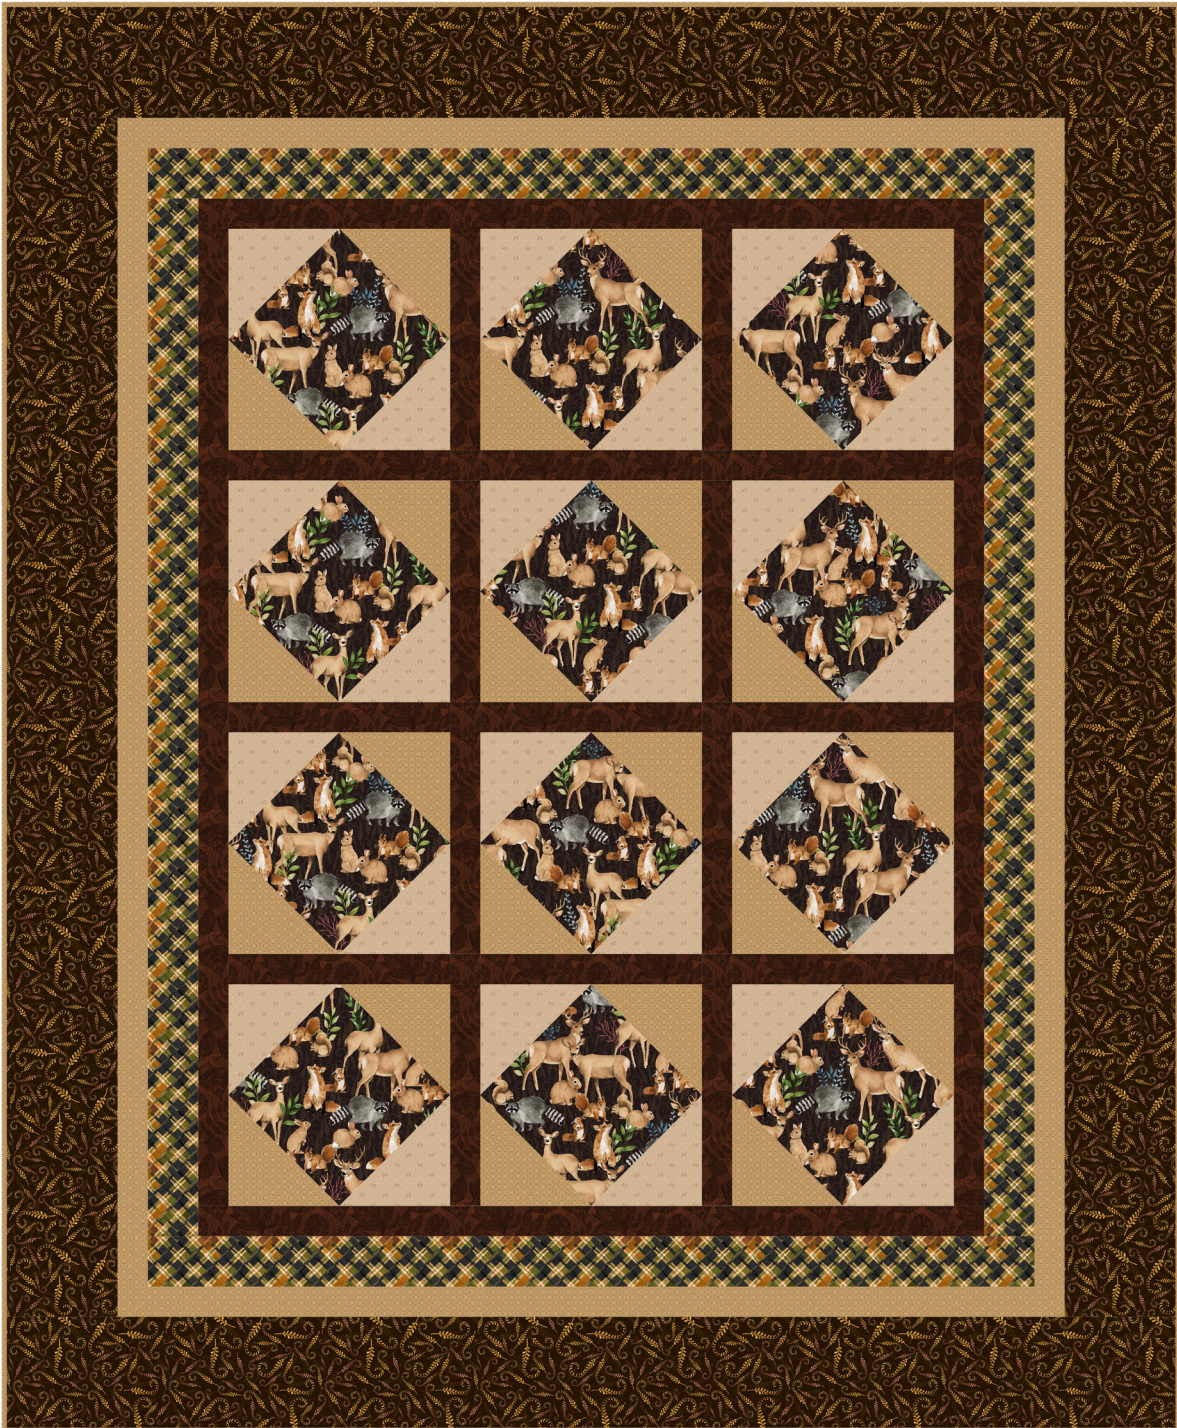

Forest Floor

by Barb Tourtillotte

Quilt size: 58" x 71" (1.47m x 1.80m)

Skill Level: Advanced Beginner

Cabin Window 2 Quilt

Designed by Nellie Holmes and Christine Baker of Upper Canada Quiltworks
www.uppercanadaquiltworks.com

 **Henry Glass & Co., Inc.**

Cabin Window 2 Quilt Ordering Guide

SKU	Yards	Meters	6 Kits	12 Kits
 1811-93	1 3/8 yds	1.26m	1 bolt	2 bolts
 1812-33	1 1/2 yds	1.37m	1 bolt	2 bolts
 1814-93	3/4 yds	0.69m	1 bolt	1 bolt
 1815-33	3/4 yds	0.69m	1 bolt	1 bolt
 1063-31*	1 3/8 yds	1.26m	1 bolt	2 bolts
 2944-34	1/2 yds	0.46m	1 bolt	1 bolt
Backing Fabric Option				
1813-96	4 1/2 yds	4.11m	2 bolts	4 bolts
<p>* Indicates binding fabric. FO = 18" x 22" (0.45m x 0.55m) All fabric quantities are based on 15yd bolts unless otherwise indicated.</p>				

1811-93
Animal Allover
Multi

1812-33
Vines
Brown

1814-93
Abstract Plaid
Multi

1815-33
Monotone Leaves
Brown

1063-31*
Modern Melody Basics
Camel

2944-34
Buttermilk Blenders
Tan