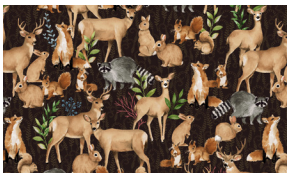

Forest Floor

by Barb Tourtillotte

Quilt size: 58" x 71" (1.47m x 1.80m)

Skill Level: Advanced Beginner

Cabin Window 2 Quilt

Designed by Nellie Holmes and Christine Baker of Upper Canada Quiltworks
www.uppercanadaquiltworks.com

 **Henry Glass & Co., Inc.**

Cabin Window 2 Quilt Ordering Guide

SKU	Yards	Meters	6 Kits	12 Kits
 1811-93	1 3/8 yds	1.26m	1 bolt	2 bolts
 1812-33	1 1/2 yds	1.37m	1 bolt	2 bolts
 1814-93	3/4 yds	0.69m	1 bolt	1 bolt
 1815-33	3/4 yds	0.69m	1 bolt	1 bolt
 1063-31*	1 3/8 yds	1.26m	1 bolt	2 bolts
 2944-34	1/2 yds	0.46m	1 bolt	1 bolt
Backing Fabric Option				
1813-96	4 1/2 yds	4.11m	2 bolts	4 bolts
<p>* Indicates binding fabric. FO = 18" x 22" (0.45m x 0.55m) All fabric quantities are based on 15yd bolts unless otherwise indicated.</p>				