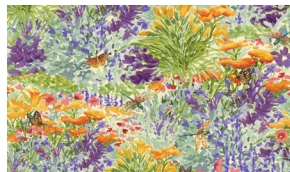

Dragonfly Dance

by Grace Violet Designs

Quilt size: 26" x 50" (0.66m x 1.78m)

Skill Level: Advanced Beginner

Simply Frames Wall Hanging

Designed by Eileen Hoheisel of PineRose Designs

www.payhip.com/PineRoseDesigns

 **Henry Glass & Co., Inc.**

Simply Frames Wall Hanging Ordering Guide

SKU	Yards	Meters	6 Kits	12 Kits
 1728-76	2/3 yds	0.61m	1 bolt	1 bolt
 1730-34*	1/2 yds	0.46m	1 bolt	1 bolt
 1730-55	1/2 yds	0.46m	1 bolt	1 bolt
 1736-53	2/3 yds	0.61m	1 bolt	1 bolt
Backing Fabric Option				
1734-63	1 5/8 yds	1.49m	1 bolt	2 bolts
<p>* Indicates binding fabric. FO = 18" x 22" (0.45m x 0.55m) All fabric quantities are based on 15yd bolts unless otherwise indicated.</p>				