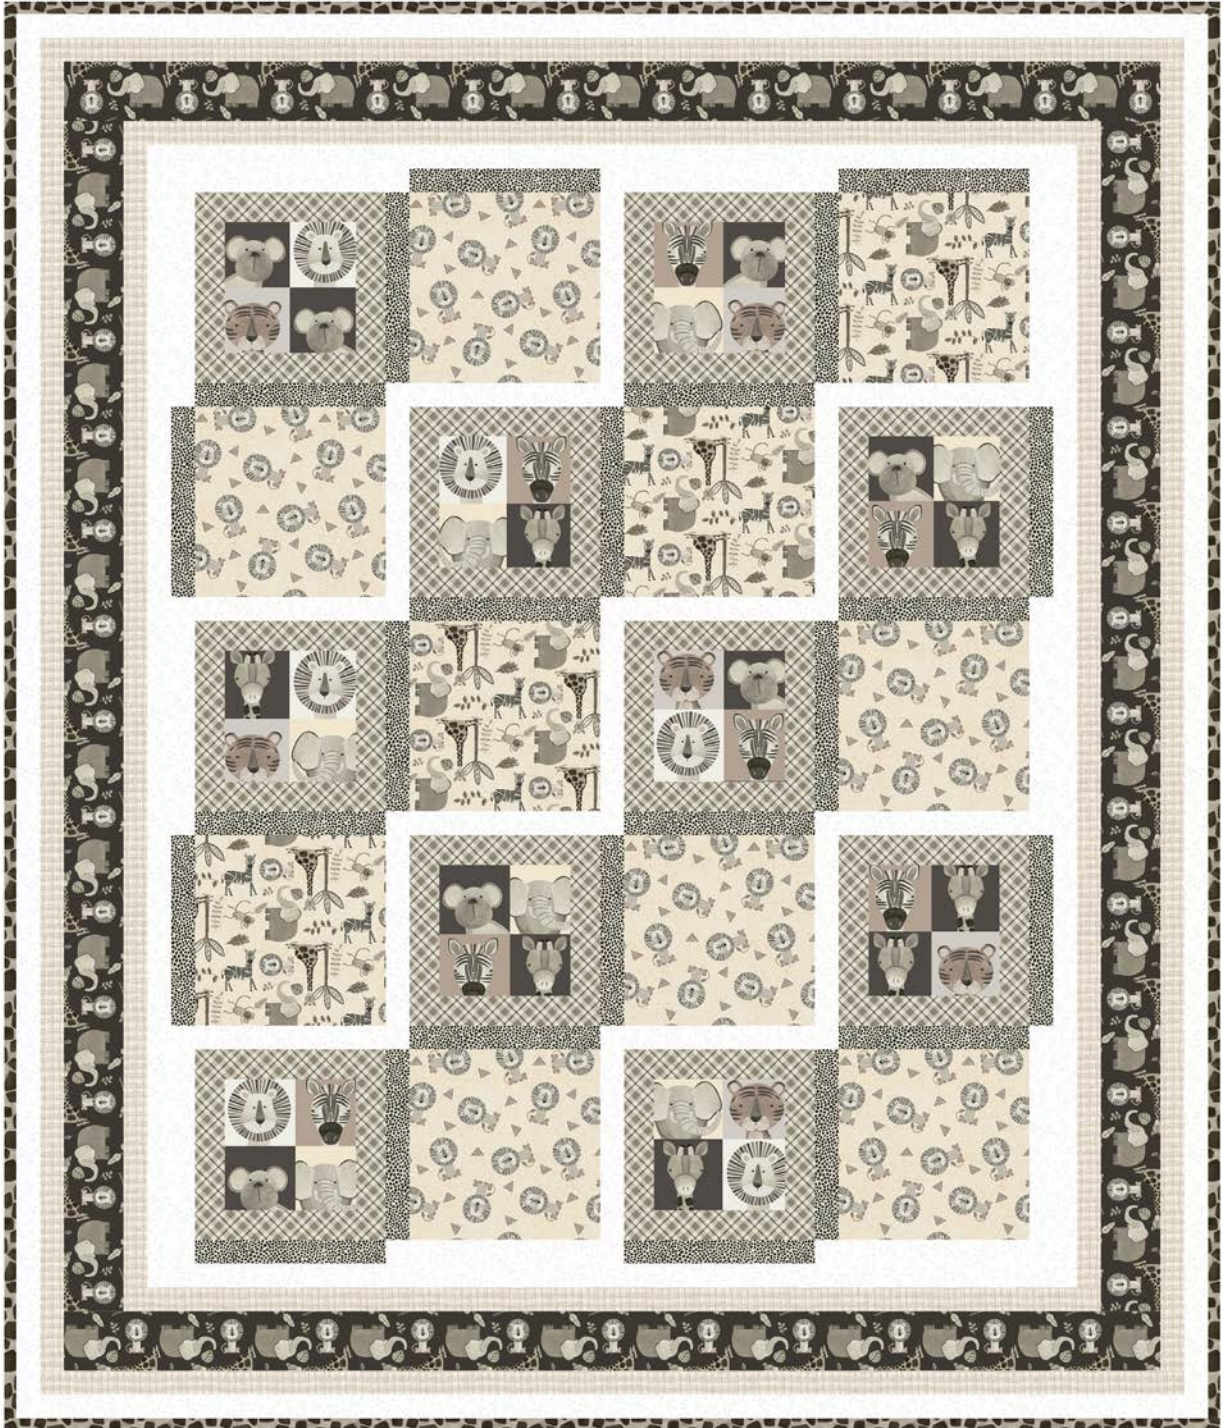

Jungle Romp

by Betsy Cavallo

Quilt size: 50" x 59" (1.30m x 1.50m)

Skill Level: Advanced Beginner

Fun Club Quilt

Designed by Denise Russell of Pieced Brain
www.henryglassfabrics.net

Fun Club Quilt Ordering Guide

SKU	Yards	Meters	6 Kits	12 Kits
 2102-49*	5/8 yds	0.57m	1 bolt	1 bolt
 2103-49	3/4 yds	0.69m	1 bolt	1 bolt
 2105-44	5/8 yds	0.57m	1 bolt	1 bolt
 2106-49	3/8 yds	0.34m	1 bolt	1 bolt
 2107-44	5/8 yds	0.57m	1 bolt	1 bolt
 2108-44	3/8 yds	0.34m	1 bolt	1 bolt
 2109-99	2/3 yds	0.61m	1 bolt	1 bolt
7755-01W (10yd bolt)	1 yd	0.91m	1 bolt	2 bolts
 3070-30	5/8 yds	0.57m	1 bolt	1 bolt

Backing Fabric Option

2104-44	3 1/4 yds	2.97m	2 bolts	3 bolts
---------	-----------	-------	---------	---------

* Indicates binding fabric.
 FO = 18" x 22" (0.45m x 0.55m)
 All fabric quantities are based on 15yd bolts unless otherwise indicated.

2102-49*
Giraffe Skin
Beige

2103-49
Small Blocks Animal Faces
Multi

2105-44
Tossed Lions
Cream

2106-49
Small Dot
Tan

2107-44
Small Bias Plaid
Beige

2108-44
Small Overall Animals
Cream

2109-99
Small Animals
Black