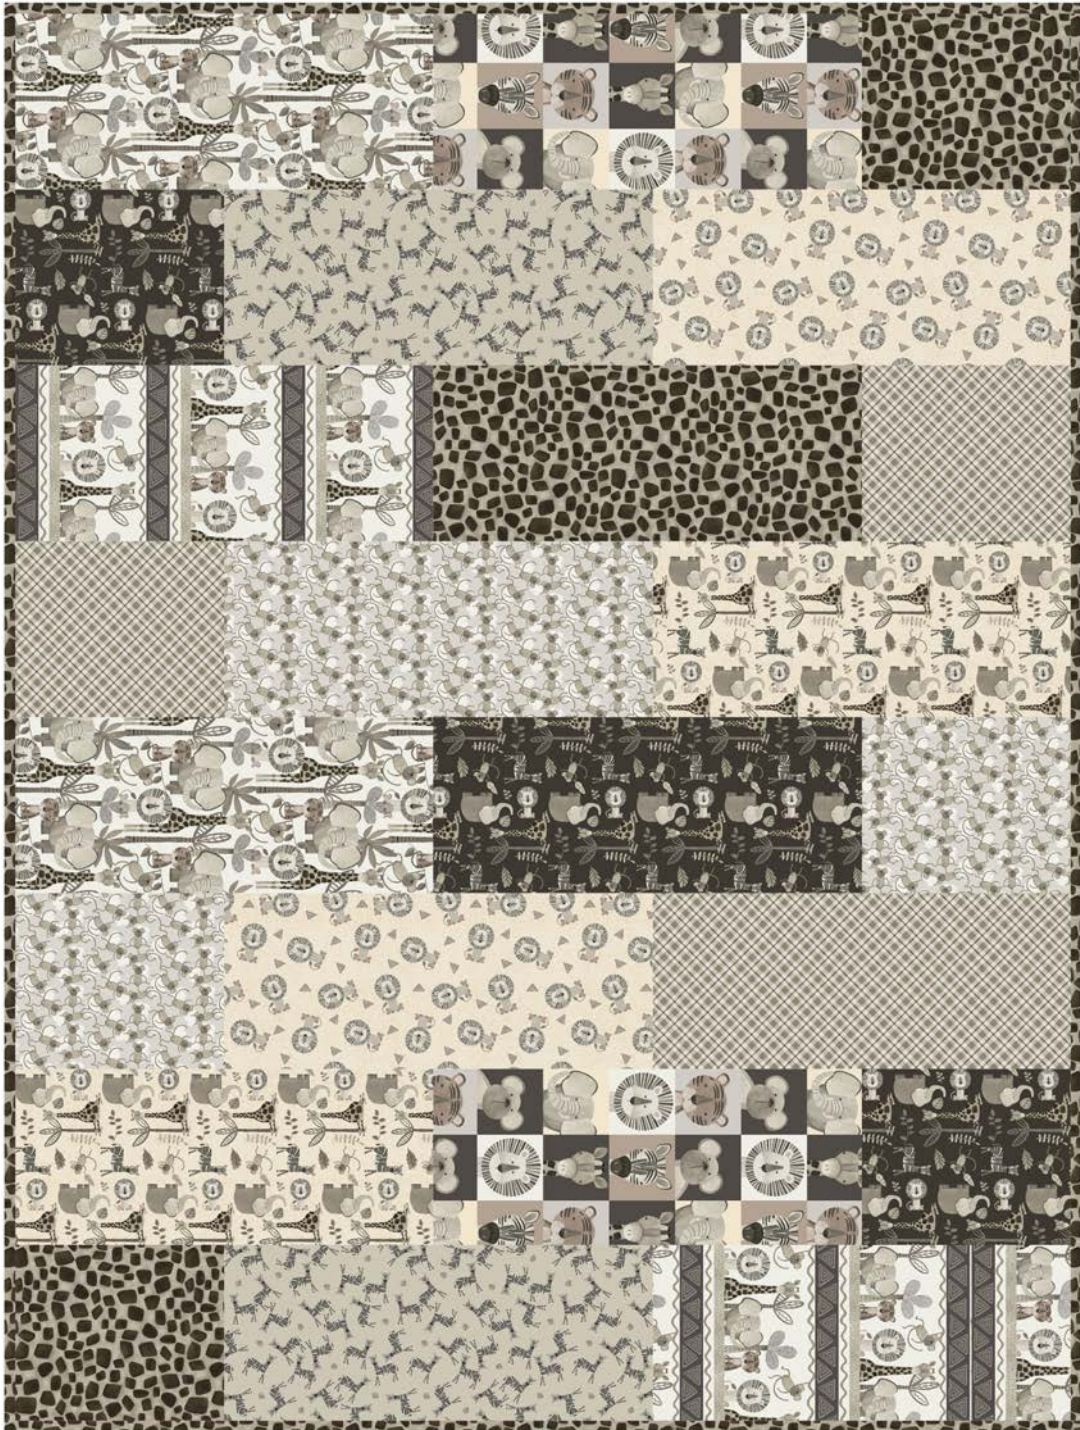

Jungle Romp

by Betsy Cavallo

Quilt size: 48" x 64" (1.23m x 1.63m)

Skill Level: Advanced Beginner

Biscotti Quilt

Designed by Villa Rosa Designs
www.villarosadesigns.com

Biscotti Quilt Ordering Guide

SKU	Yards	Meters	6 Kits	12 Kits
 2101-44	FO	0.23m	1 bolt	1 bolt
 2102-49*	FO + 1/2 yds	0.69m	1 bolt	1 bolt
 2103-49	FO	0.23m	1 bolt	1 bolt
 2104-44	FO	0.23m	1 bolt	1 bolt
 2105-44	FO	0.23m	1 bolt	1 bolt
 2107-44	FO	0.23m	1 bolt	1 bolt
 2108-44	FO	0.23m	1 bolt	1 bolt
 2109-99	FO	0.23m	1 bolt	1 bolt
 2110-44	FO	0.23m	1 bolt	1 bolt
 2111-49	FO	0.23m	1 bolt	1 bolt

Backing Fabric Option

2105-44	4 yds	3.66m	2 bolts	4 bolts
---------	-------	-------	---------	---------

* Indicates binding fabric.

FO = 18" x 22" (0.45m x 0.55m)

All fabric quantities are based on 15yd bolts unless otherwise indicated.

2101-44
Directional Animals
Beige

2102-49*
Giraffe Skin
Beige

2103-49
Small Blocks Animal Faces
Multi

2104-44
Tossed Zebra
Beige

2105-44
Tossed Lions
Cream

2107-44
Small Bias Plaid
Beige

2108-44
Small Overall Animals
Cream

2109-99
Small Animals
Black

2110-44
Monkey Allover
Beige

2111-49
Novelty Jungle Stripe
Multi

Henry Glass & Co. Inc.

49 West 37th Street - New York, NY 10018 - Tel: 800-294-9495 - Fax: 212-679-4578 - www.henryglassfabrics.net