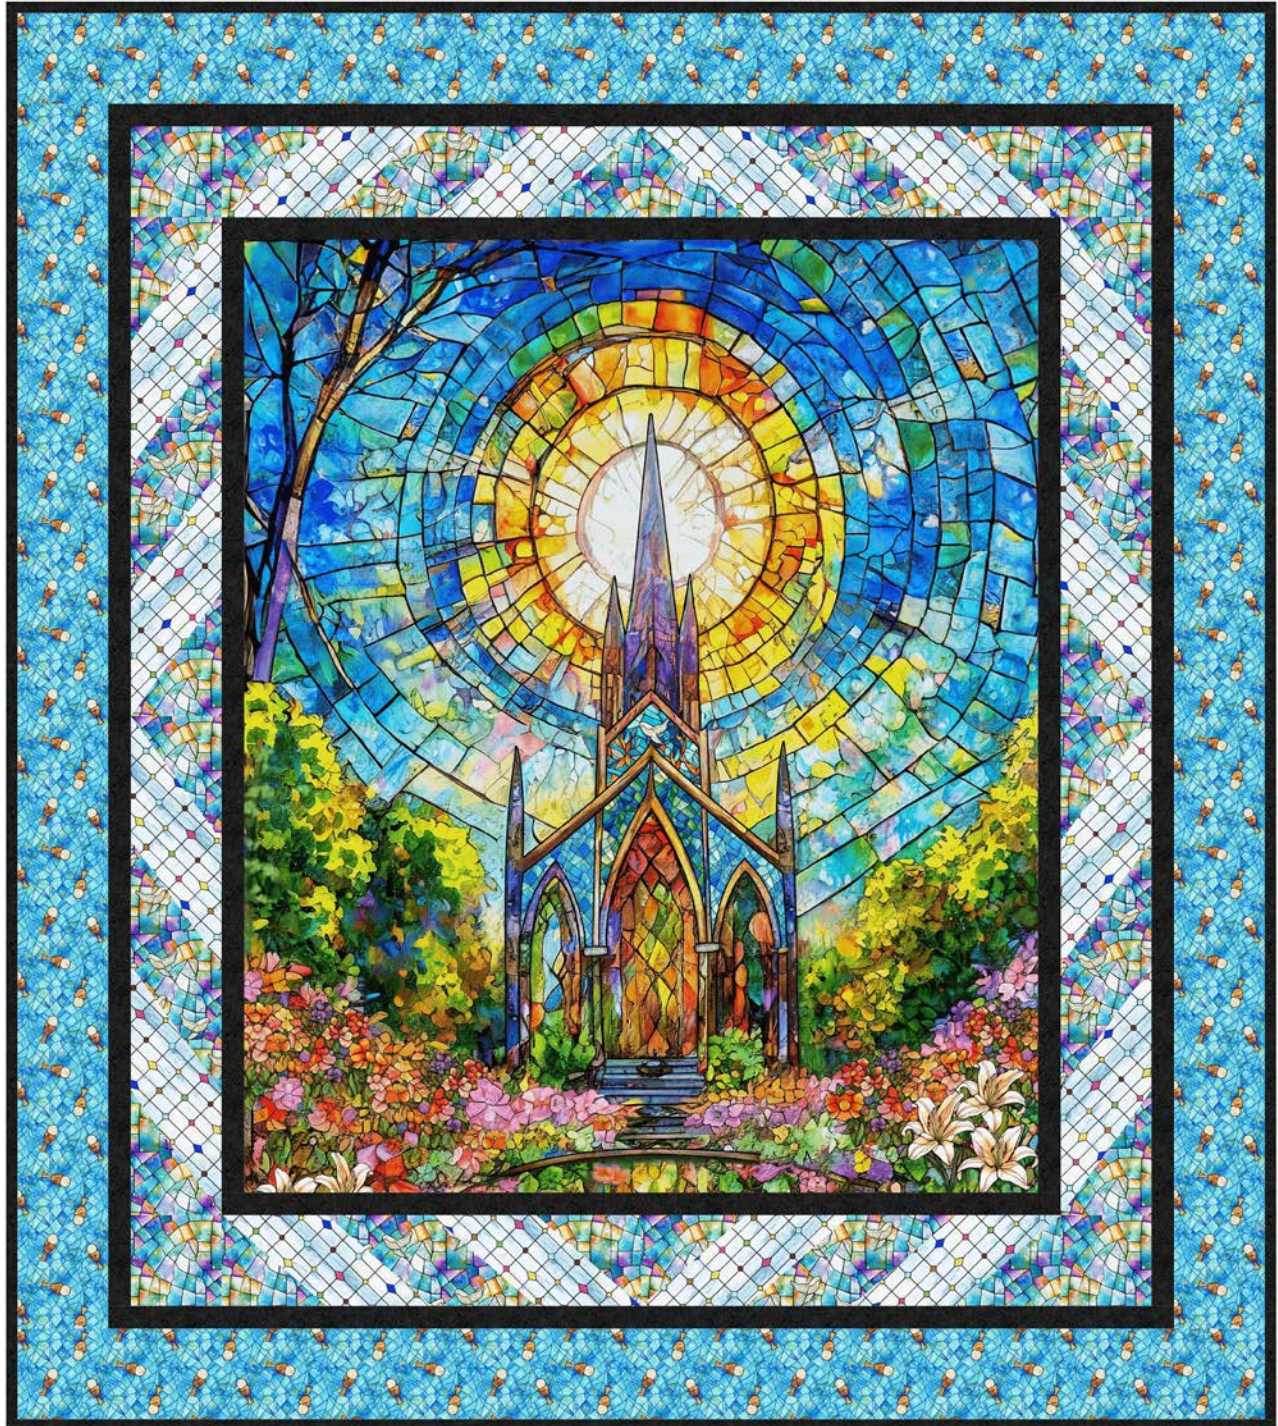

Faith in Full Color

by City Art Studio

Quilt size: 56" x 63" (1.35m x 1.60m)

Skill Level: Advanced Beginner

Rays of Hope Quilt

Designed by Lauren Smith of Tourmaline & Thyme Quilts

www.tourmalinethymequilts.com

 **Henry Glass & Co., Inc.**

Rays of Hope Quilt Ordering Guide

SKU	Yards	Meters	6 Kits	12 Kits
 2179-73	1/2 yds	0.46m	1 bolt	1 bolt
 2180-17	3/4 yds	0.69m	1 bolt	1 bolt
 2182-73	1 yd	0.91m	1 bolt	1 bolt
 2185-75	2/3 yds	0.61m	1 bolt	1 bolt
 2188P-74 (10yd bolt)	1 yd	0.91m	1 bolt	2 bolts
 3200-99*	1 yd	0.91m	1 bolt	1 bolt

Backing Fabric Option

2184-70	4 yds	3.66m	2 bolts	4 bolts
---------	-------	-------	---------	---------

* Indicates binding fabric.

FO = 18" x 22" (0.45m x 0.55m)

All fabric quantities are based on 15yd bolts unless otherwise indicated.