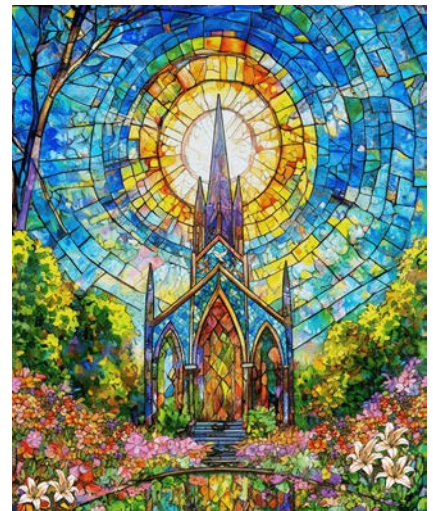

Backing Fabric Option

2184-70	4 yds	3.66m	2 bolts	4 bolts
---------	-------	-------	---------	---------

* Indicates binding fabric.

FO = 18" x 22" (0.45m x 0.55m)

All fabric quantities are based on 15yd bolts unless otherwise indicated.

2179-73
Doves On Stained Glass
Turquoise/ Multi

2180-17
Geometric Stained Glass
Light Blue/Multi

2182-73
Tossed Chalice
Turquoise/ Multi

2185-75
Stained Glass
Turquoise/ Multi

3200-99*
Brushstrokes
Black

2188P-74
Stained Glass Church
Turquoise/ Multi