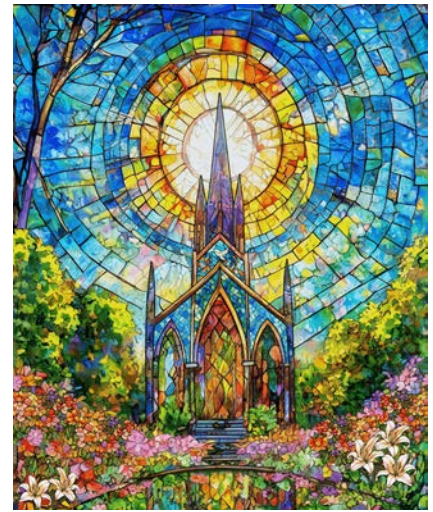

Panel Pop Quilt (36" Panel) Ordering Guide

SKU	Yards	Meters	6 Kits	12 Kits
2179-73	3/4 yds	0.69m	1 bolt	1 bolt
2187-78	5/8 yds	0.57m	1 bolt	1 bolt
2188P-74 (10yd bolt)	1 yd	0.91m	1 bolt	2 bolts
8945-99*	1 1/8 yds	1.03m	1 bolt	1 bolt

Backing Fabric Option

2183-73	3 1/2 yds	3.20m	2 bolts	3 bolts

* Indicates binding fabric.

FO = 18" x 22" (0.45m x 0.55m)

All fabric quantities are based on 15yd bolts unless otherwise indicated.

2188P-74
Stained Glass Church
Turquoise/ Multi