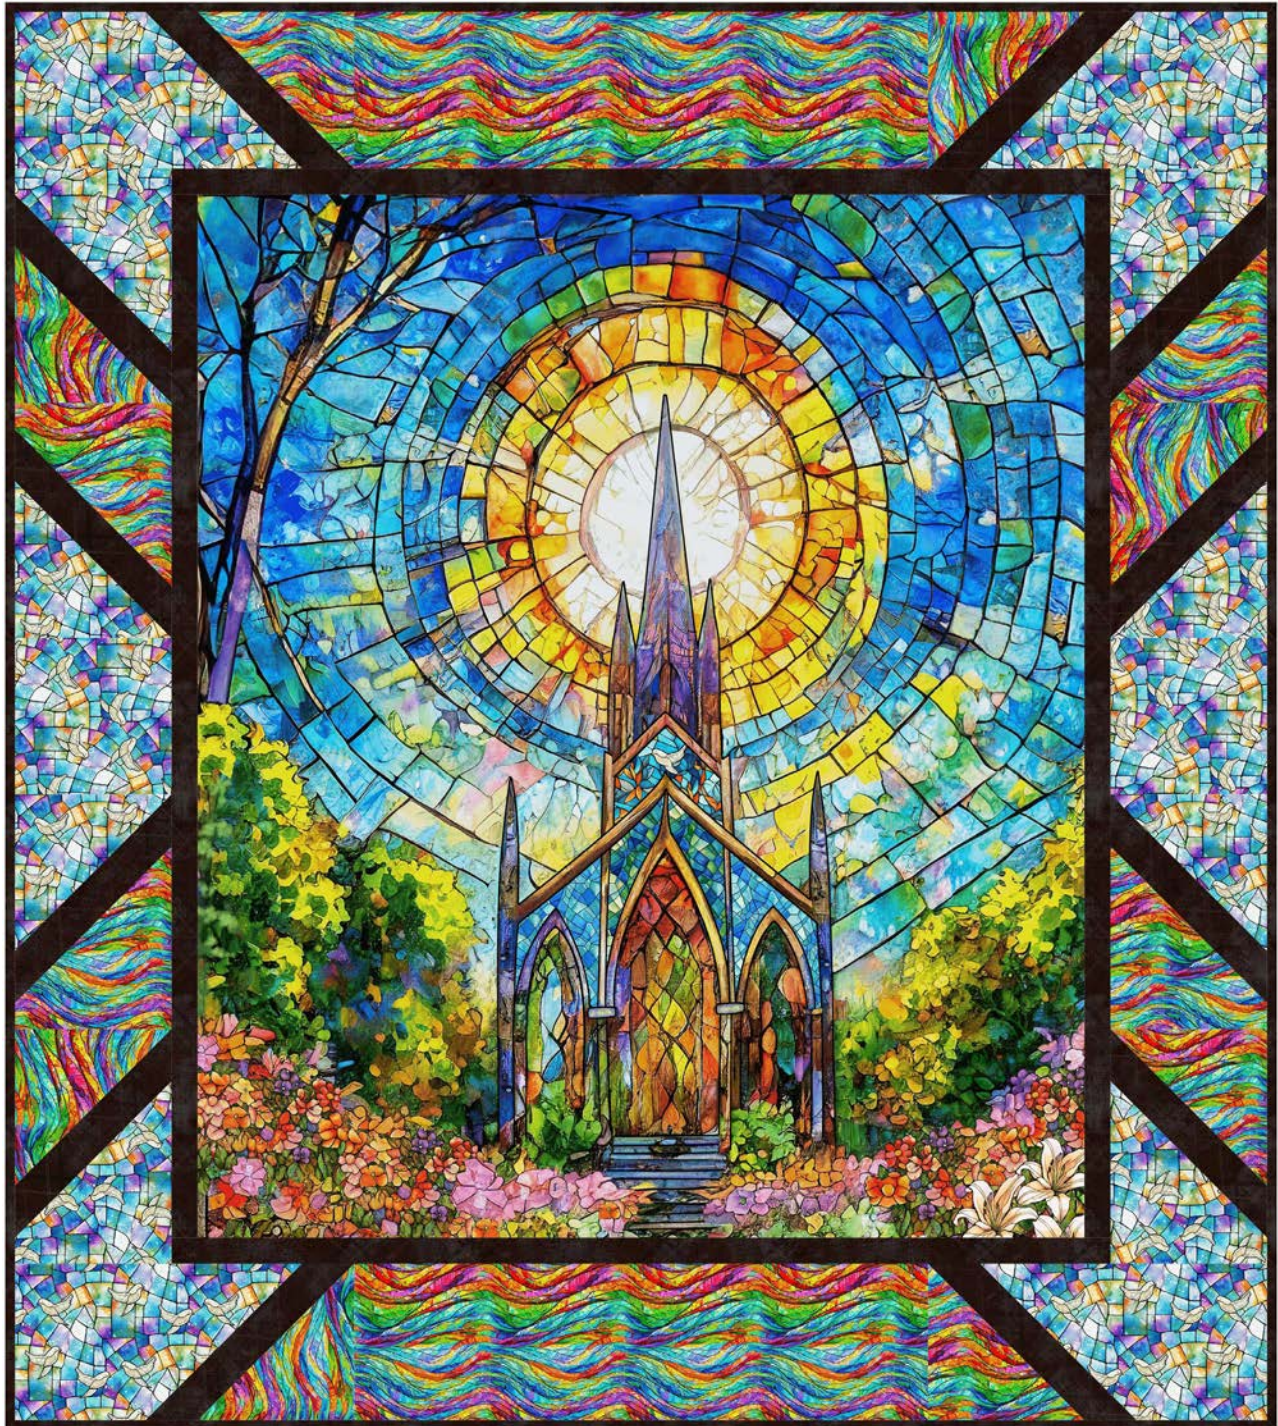

Faith in Full Color

by City Art Studio

Quilt size: 48" x 54" (1.22m x 1.37m)

Skill Level: Advanced Beginner

Panel Pop Quilt (36" Panel)

Designed by Swirly Girls Design

www.swirlygirlsdesign.com

 **Henry Glass & Co., Inc.**

Backing Fabric Option

2183-73	3 1/2 yds	3.20m	2 bolts	3 bolts
---------	-----------	-------	---------	---------

* Indicates binding fabric.

FO = 18" x 22" (0.45m x 0.55m)

All fabric quantities are based on 15yd bolts unless otherwise indicated.