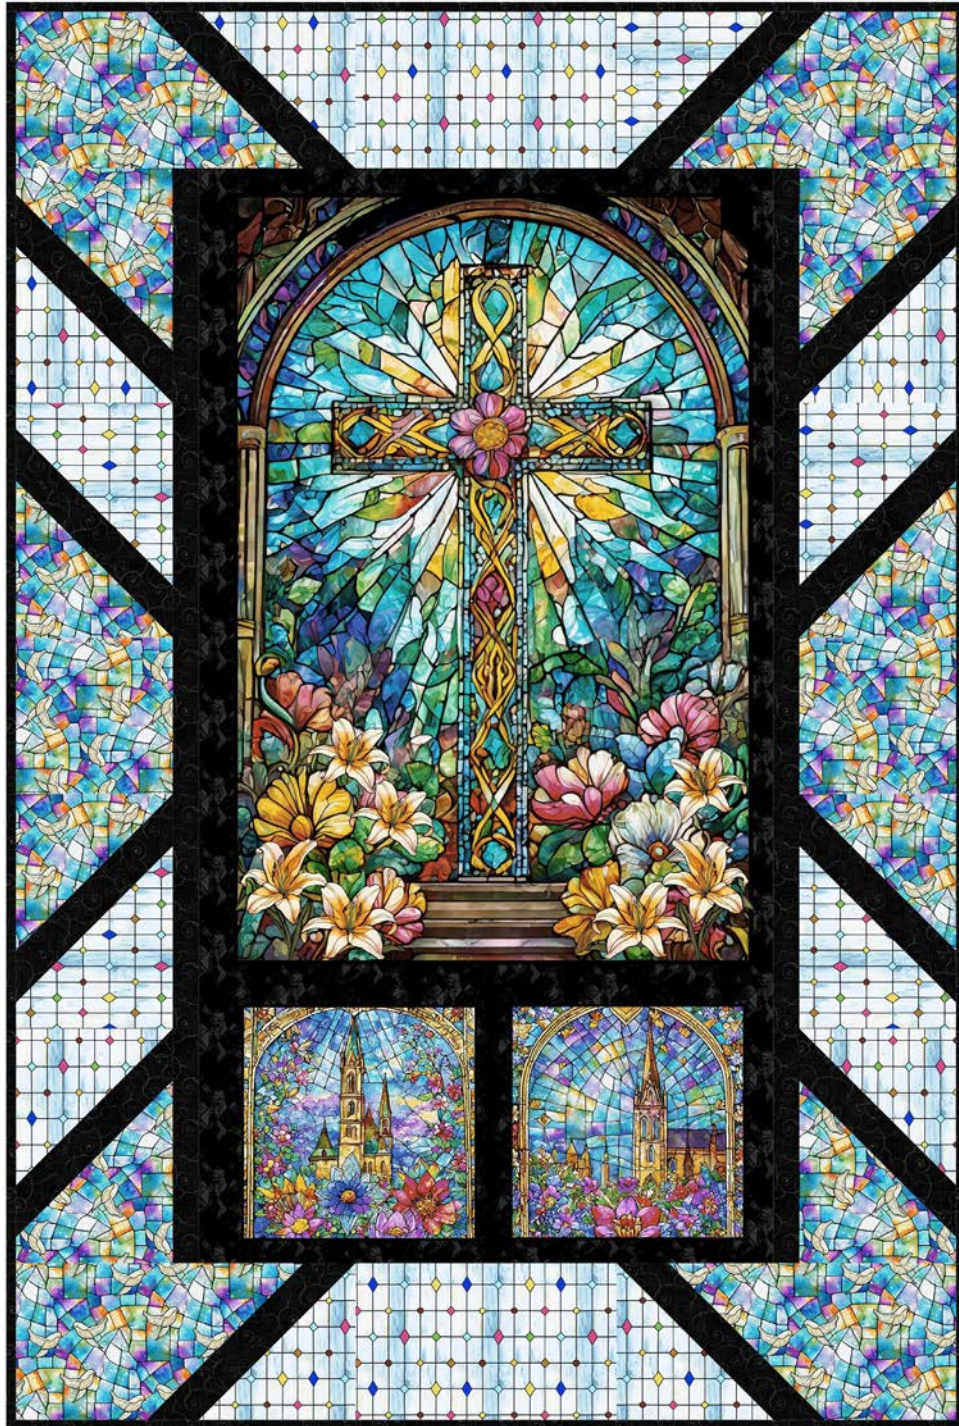

Faith in Full Color

by City Art Studio

Quilt size: 36" x 54" (0.91m x 1.37m)

Skill Level: Advanced Beginner

Panel Pop Quilt (24" Panel)

Designed by Swirly Girls Design

www.swirlygirlsdesign.com

 **Henry Glass & Co., Inc.**

Panel Pop Quilt (24" Panel) Ordering Guide

SKU	Yards	Meters	6 Kits	12 Kits
 2179-73	3/4 yds	0.69m	1 bolt	1 bolt
 2180-17	5/8 yds	0.57m	1 bolt	1 bolt
 2186P-79 (8yd bolt)	2/3 yds	0.61m	1 bolt	1 bolt
8945-99*	1 yd	0.91m	1 bolt	1 bolt

Backing Fabric Option

2181-73	3 1/2 yds	3.20m	2 bolts	3 bolts
---------	-----------	-------	---------	---------

* Indicates binding fabric.
FO = 18" x 22" (0.45m x 0.55m)
All fabric quantities are based on 15yd bolts unless otherwise indicated.