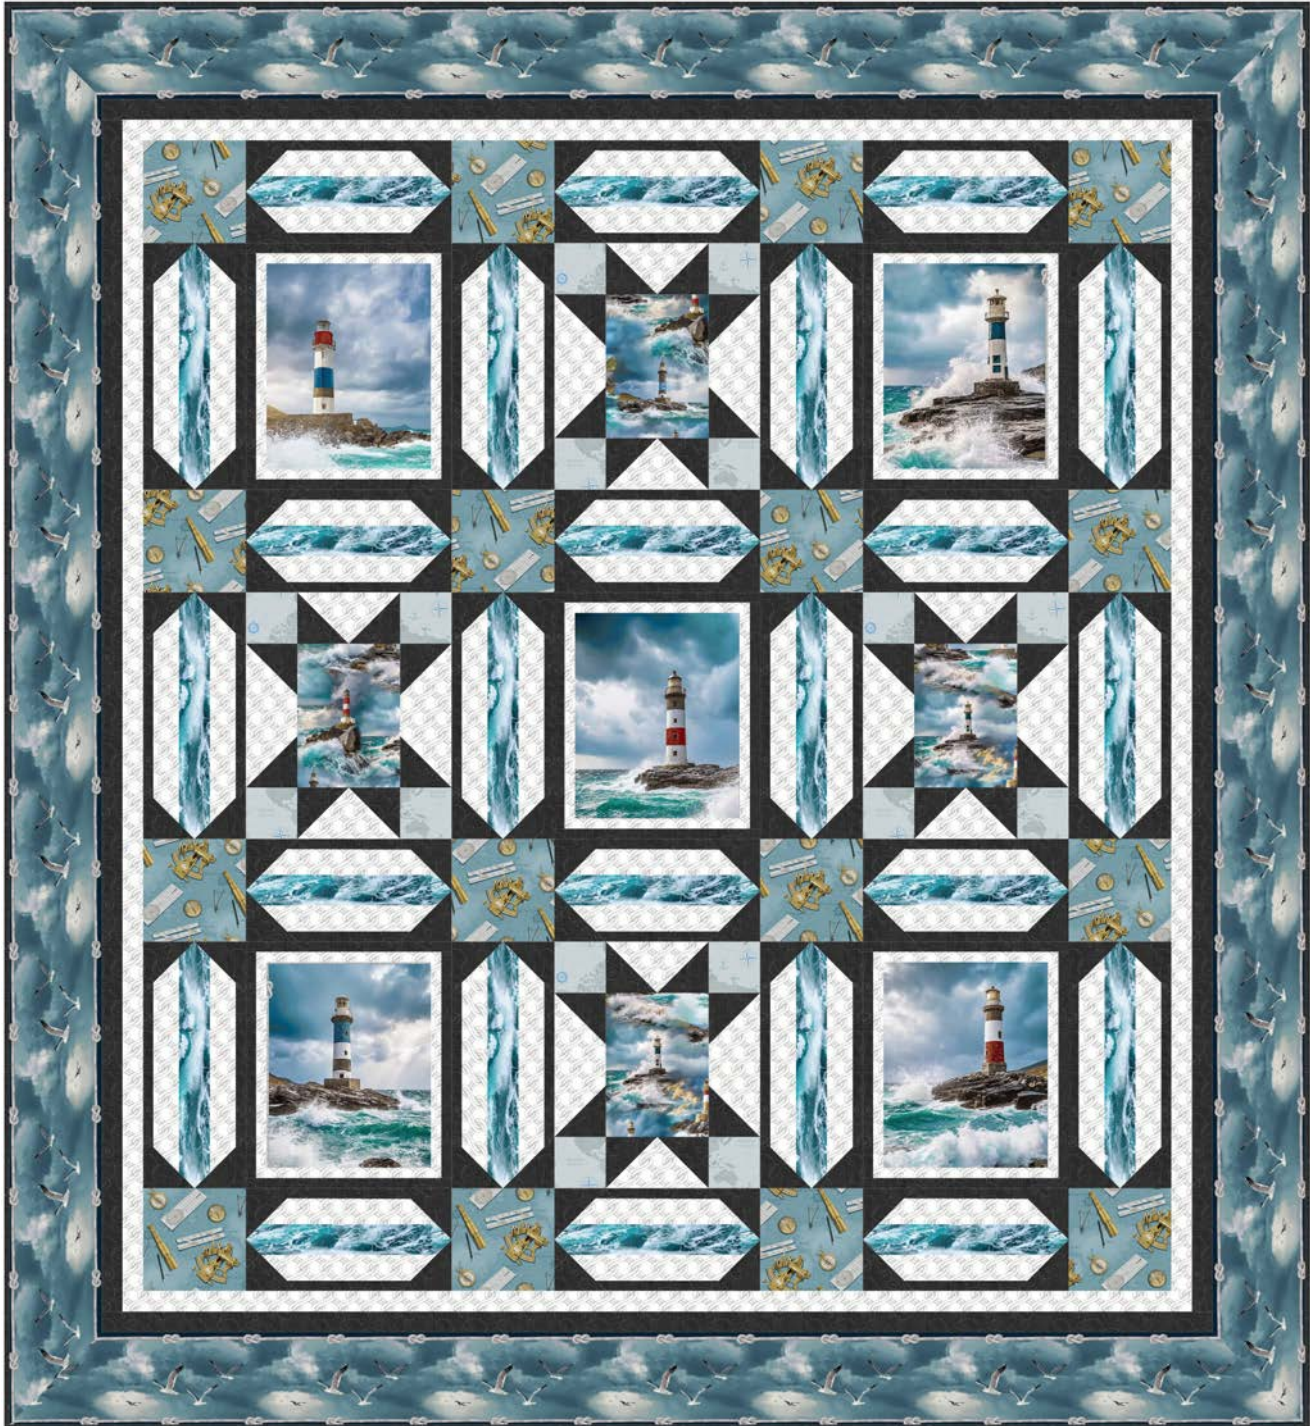

# Coastal Guardians

by City Art Studio

Quilt size: 63" x 69" (1.60m x 1.75m)

Skill Level: Advanced Beginner

Lighthouse Stars Throw  
Designed by Pine Tree Country Quilts  
[www.pinetreecountryquilts.com](http://www.pinetreecountryquilts.com)

### Backing Fabric Option

2190-71	4 1/2 yds	4.11m	2 bolts	4 bolts
---------	-----------	-------	---------	---------

\* Indicates binding fabric.

FO = 18" x 22" (0.45m x 0.55m)

All fabric quantities are based on 15yd bolts unless otherwise indicated.

2190-71  
Allover Lighthouses  
Blue/ Multi

2192-73  
Nautical Instruments  
Blue/ Multi

2193-70  
Stormy Ocean  
Blue/White

2194-90  
Map  
Grey

2196-09  
Twisted Rope  
White/Grey

2198-70  
Border Stripe  
Blue/White