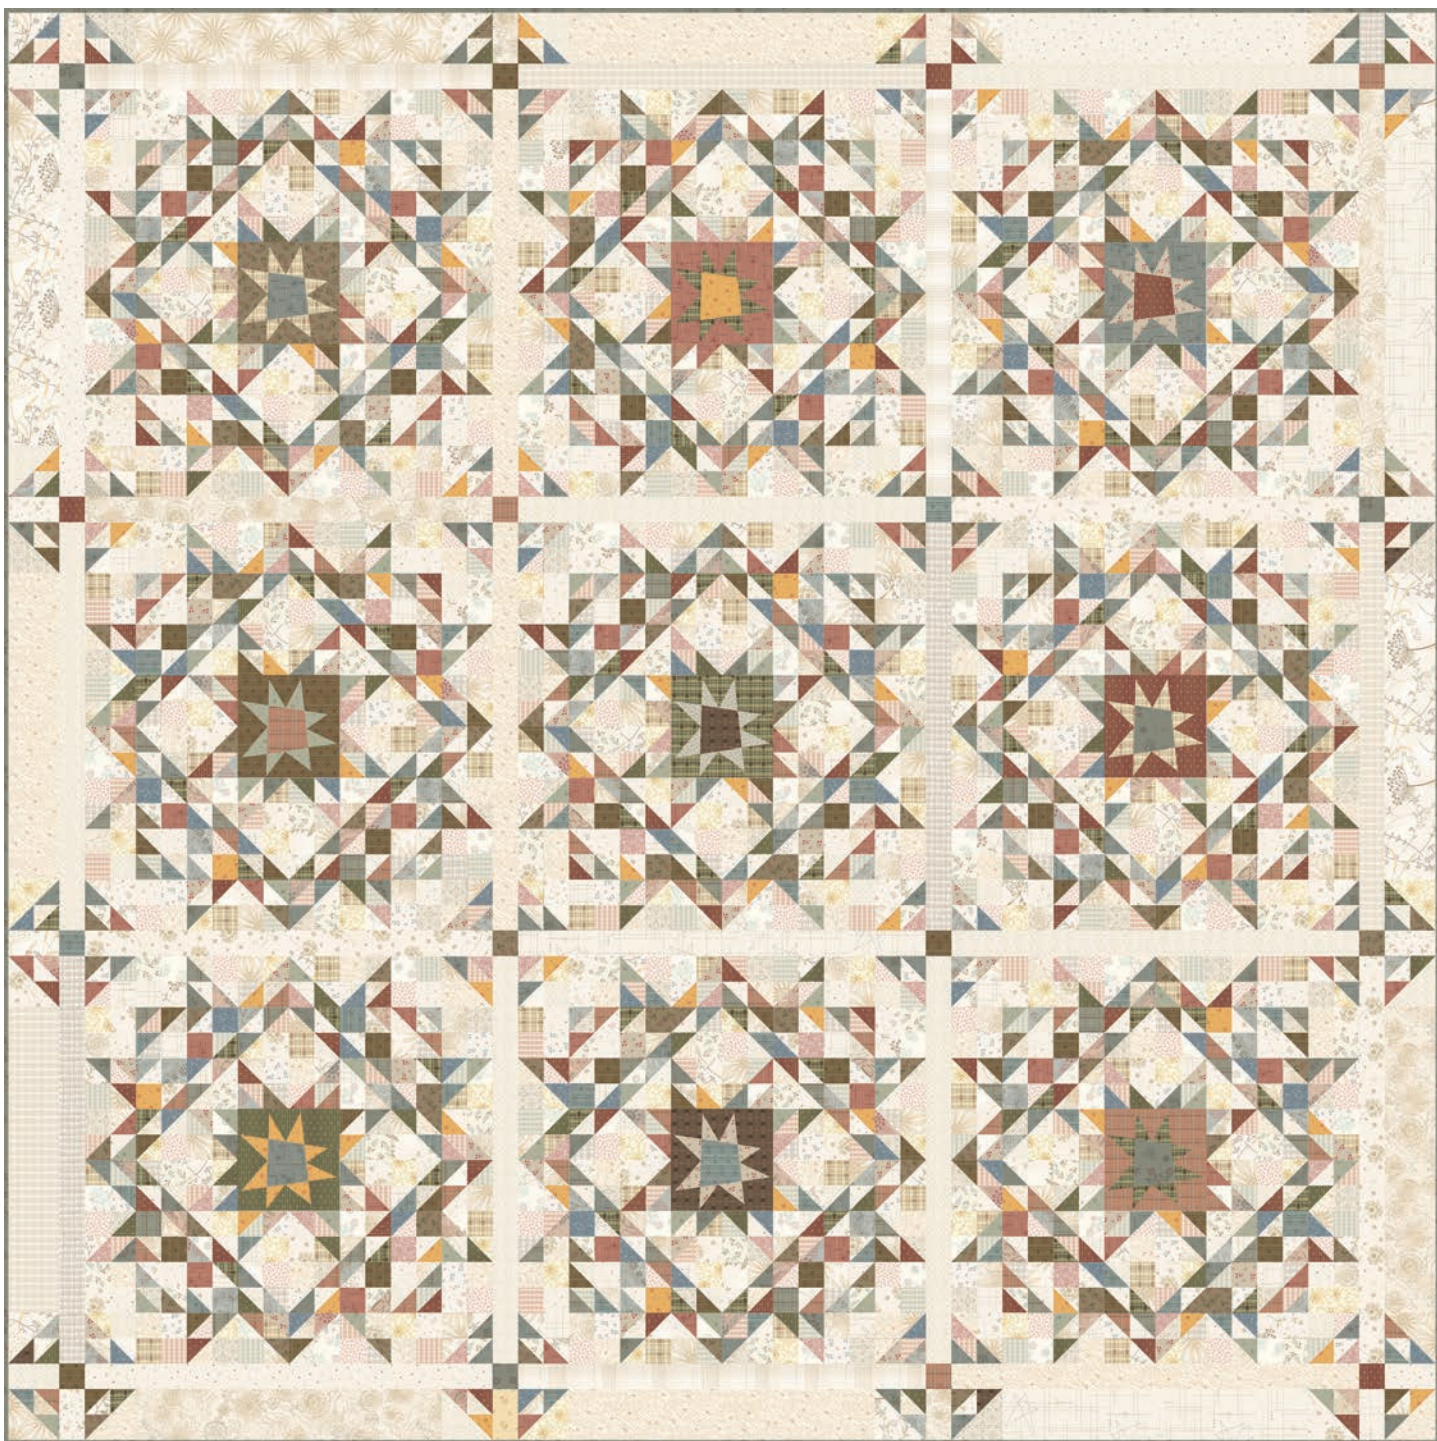

Simply Charming

by Janet Nesbitt

Quilt size: 84" x 84" (2.13m x 2.13m)

Skill Level: Advanced Beginner

Spinning Wheels Quilt

Designed by Janet Nesbitt
www.onesisterdesigns.com

Spinning Wheels Quilt Ordering Guide

Backing Fabric Option				
3498-22	8 yds	7.32m	4 bolts	7 bolts

* Indicates binding fabric.
 FQ = 18" x 22" (0.45m x 0.55m)
 All fabric quantities are based on 15yd bolts unless otherwise indicated.

3498-17
Mixed Media
Blue

3505-66
Harvest Flowers
Green

3506-88
Textured Dots
Red

3506-66
Textured Dots
Green

3507-22
Stitched Plaid
Pink

3507-76
Stitched Plaid
Blue Green

3508-77
Diamond Plaid
Blue

3508-38
Diamond Plaid
Brown

3509-34
Flower Plaid
Yellow Tan

2621-30
Cross hatch Texture
White Wash

2620-30
Wall Flower
White Wash

3069-30
Tossed Queen Anne's Lace
White Wash

3074-30
Tiny Star Texture
White Wash

3068-34
Mini Tiles
Tan

3067-30
Dandelion Toss
White Wash