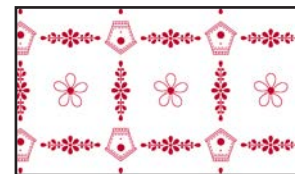

# Redberry Lane

by Gail Green

Quilt size: 37" x 51" (0.79m x 1.29m)

Skill Level: Advanced Beginner

Home Sweet Home Quilt

Designed by Gail Pan

[www.henryglassfabrics.net](http://www.henryglassfabrics.net)

 **Henry Glass & Co., Inc.**

## Home Sweet Home Quilt Ordering Guide

SKU	Yards	Meters	6 Kits	12 Kits
 3488-43	1/8 yds	0.11m	1 bolt	1 bolt
 3488-80	3/4 yds	0.69m	1 bolt	1 bolt
 3489-18	1/4 yds	0.23m	1 bolt	1 bolt
 3489-80	1/4 yds	0.23m	1 bolt	1 bolt
 3490-18	1/4 yds	0.23m	1 bolt	1 bolt
 3490-80	1/4 yds	0.23m	1 bolt	1 bolt
 3491-18	1/4 yds	0.23m	1 bolt	1 bolt
 3491-80	1/4 yds	0.23m	1 bolt	1 bolt
 3492-18	1/4 yds	0.23m	1 bolt	1 bolt
 3492-80	1/4 yds	0.23m	1 bolt	1 bolt
 3493-18	1/4 yds	0.23m	1 bolt	1 bolt
 3493-80	1/4 yds	0.23m	1 bolt	1 bolt
 3494-18	1/4 yds	0.23m	1 bolt	1 bolt
 3494-80	1/4 yds	0.23m	1 bolt	1 bolt
 3495P-80	2/3 yds	0.61m	1 bolt	1 bolt
 3497-88*	5/8 yds	0.57m	1 bolt	1 bolt
<b>Backing Fabric Option</b>				
3497-18	2 1/2 yds	2.29m	2 bolts	3 bolts
* Indicates binding fabric. FQ = 18" x 22" (0.45m x 0.55m) All fabric quantities are based on 15yd bolts unless otherwise indicated.				

3488-43  
Daisy Check  
Tan

3488-80  
Daisy Check  
Red

3489-18  
Mini Calico  
White

3489-80  
Mini Calico  
Red

3490-18  
Daisy Sprig  
White

3490-80  
Daisy Sprig  
Red

3491-18  
BirdHouse Trellis  
White