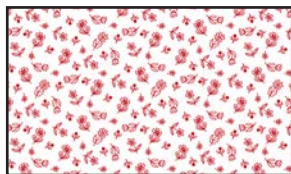

# Redberry Lane

by Gail Green

Quilt size: 37" x 51" (0.79m x 1.29m)

Skill Level: Advanced Beginner

Home Sweet Home Quilt

Designed by Gail Pan

[www.henryglassfabrics.net](http://www.henryglassfabrics.net)

 **Henry Glass & Co., Inc.**

## Home Sweet Home Quilt Ordering Guide

SKU	Yards	Meters	6 Kits	12 Kits
 3488-43	1/8 yds	0.11m	1 bolt	1 bolt
 3488-80	3/4 yds	0.69m	1 bolt	1 bolt
 3489-18	1/4 yds	0.23m	1 bolt	1 bolt
 3489-80	1/4 yds	0.23m	1 bolt	1 bolt
 3490-18	1/4 yds	0.23m	1 bolt	1 bolt
 3490-80	1/4 yds	0.23m	1 bolt	1 bolt
 3491-18	1/4 yds	0.23m	1 bolt	1 bolt
 3491-80	1/4 yds	0.23m	1 bolt	1 bolt
 3492-18	1/4 yds	0.23m	1 bolt	1 bolt
 3492-80	1/4 yds	0.23m	1 bolt	1 bolt
 3493-18	1/4 yds	0.23m	1 bolt	1 bolt
 3493-80	1/4 yds	0.23m	1 bolt	1 bolt
 3494-18	1/4 yds	0.23m	1 bolt	1 bolt
 3494-80	1/4 yds	0.23m	1 bolt	1 bolt
 3495P-80	2/3 yds	0.61m	1 bolt	1 bolt
 3497-88*	5/8 yds	0.57m	1 bolt	1 bolt
<b>Backing Fabric Option</b>				
3497-18	2 1/2 yds	2.29m	2 bolts	3 bolts
* Indicates binding fabric. FQ = 18" x 22" (0.45m x 0.55m) All fabric quantities are based on 15yd bolts unless otherwise indicated.				

3488-43  
Daisy Check  
Tan

3488-80  
Daisy Check  
Red

3489-18  
Mini Calico  
White

3489-80  
Mini Calico  
Red

3490-18  
Daisy Sprig  
White

3490-80  
Daisy Sprig  
Red

3491-18  
BirdHouse Trellis  
White