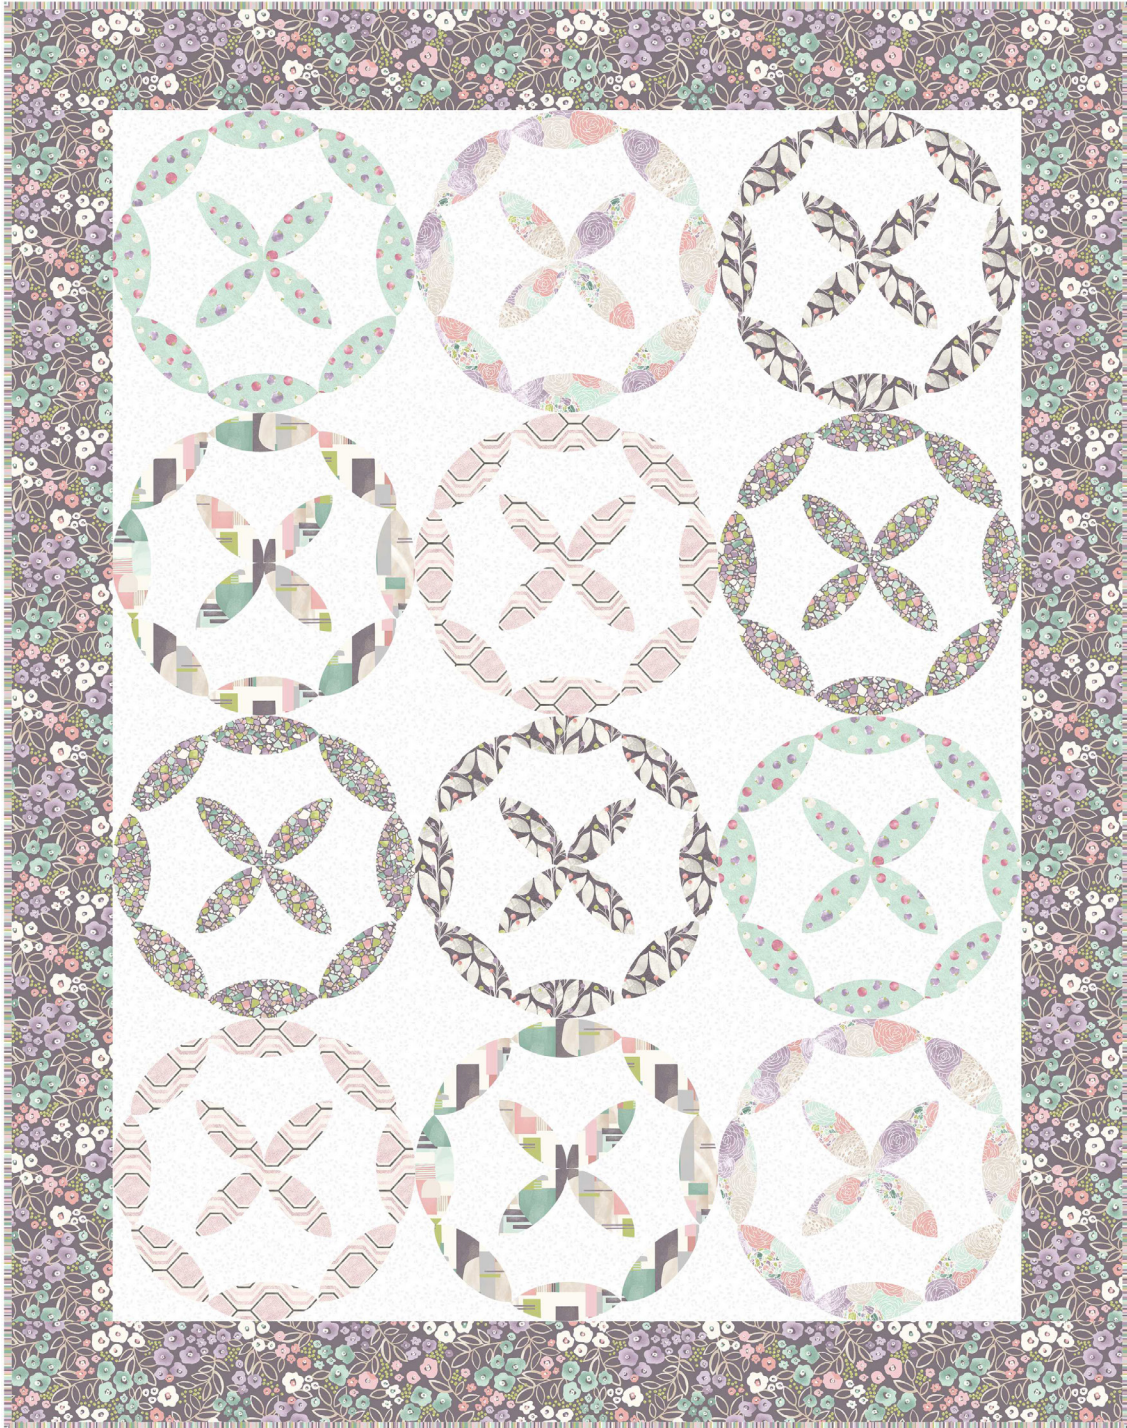

# My Sunroom

by Goldi L. Designs

Quilt size: 55" x 70" (1.40m x 1.78m)

Skill Level: Advanced Beginner

## Sublime Quilt Ordering Guide

SKU	Yards	Meters	6 Kits	12 Kits
 1897-05	FO	0.23m	1 bolt	1 bolt
 1898-95	1 1/8 yds	1.03m	1 bolt	1 bolt
 1899-60	FO	0.23m	1 bolt	1 bolt
 1900-09*	5/8 yds	0.57m	1 bolt	1 bolt
 1901-95	FO	0.23m	1 bolt	1 bolt
 1902-21	FO	0.23m	1 bolt	1 bolt
 1903-95	FO	0.23m	1 bolt	1 bolt
 1905-05	FO	0.23m	1 bolt	1 bolt
 7755-01W (10yd bolt)	2 3/4 yds	2.51m	2 bolts	4 bolts

### Backing Fabric Option

1896-05	4 1/3 yds	3.96m	2 bolts	4 bolts
---------	-----------	-------	---------	---------

\* Indicates binding fabric.

FO = 18" x 22" (0.45m x 0.55m)

All fabric quantities are based on 15yd bolts unless otherwise indicated.

1897-05  
Abstract Graphic  
Light Multi

1898-95  
Sweet floral  
Slate

1899-60  
Berry Dot  
Sea Glass

1900-09\*  
Random Stripe  
Morning Mist

1901-95  
Vine and Pop  
Slate

1902-21  
Hexi Dot  
Blush

1903-95  
Mosaic  
Slate