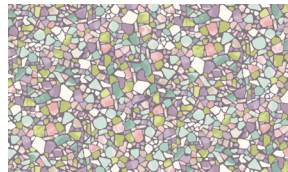

## Sublime Quilt Ordering Guide

SKU	Yards	Meters	6 Kits	12 Kits
 1897-05	FO	0.23m	1 bolt	1 bolt
 1898-95	1 1/8 yds	1.03m	1 bolt	1 bolt
 1899-60	FO	0.23m	1 bolt	1 bolt
 1900-09*	5/8 yds	0.57m	1 bolt	1 bolt
 1901-95	FO	0.23m	1 bolt	1 bolt
 1902-21	FO	0.23m	1 bolt	1 bolt
 1903-95	FO	0.23m	1 bolt	1 bolt
 1905-05	FO	0.23m	1 bolt	1 bolt
 7755-01W (10yd bolt)	2 3/4 yds	2.51m	2 bolts	4 bolts

### Backing Fabric Option

1896-05	4 1/3 yds	3.96m	2 bolts	4 bolts
---------	-----------	-------	---------	---------

\* Indicates binding fabric.

FO = 18" x 22" (0.45m x 0.55m)

All fabric quantities are based on 15yd bolts unless otherwise indicated.

1897-05  
Abstract Graphic  
Light Multi

1898-95  
Sweet floral  
Slate

1899-60  
Berry Dot  
Sea Glass

1900-09\*  
Random Stripe  
Morning Mist

1901-95  
Vine and Pop  
Slate

1902-21  
Hexi Dot  
Blush

1903-95  
Mosaic  
Slate

1905-05  
Packed Blooms  
Light Multi

7755-01W  
Folio Basics  
White

Henry Glass & Co. Inc.

49 West 37th Street - New York, NY 10018 - Tel: 800-294-9495 - Fax: 212-679-4578 - [www.henryglassfabrics.net](http://www.henryglassfabrics.net)