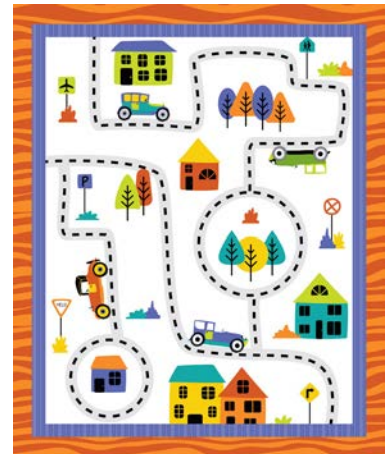

## Fish and Chips Quilt Ordering Guide

| SKU  | Yards     | Meters | 6 Kits | 12 Kits |
|--|-----------|--------|--------|---------|
|  1916-17  | FO        | 0.23m  | 1 bolt | 1 bolt  |
|  1917-73  | FO        | 0.23m  | 1 bolt | 1 bolt  |
|  1918-07  | FO        | 0.23m  | 1 bolt | 1 bolt  |
|  1920-91* | 1 1/2 yds | 1.83m  | 1 bolt | 2 bolts |
|  1921-03  | FO        | 0.23m  | 1 bolt | 1 bolt  |
|  1922-73  | FO        | 0.23m  | 1 bolt | 1 bolt  |
|  1925P-07 | 1 yd      | 0.91m  | 1 bolt | 1 bolt  |

\* Indicates binding fabric.

FO = 18" x 22" (0.45m x 0.55m)

All fabric quantities are based on 15yd bolts unless otherwise indicated.

1916-17  
Cars and Trees  
Gray/Multi

1917-73  
Traffic Jam  
Multi

1918-07  
On The Road  
White/Multi

1920-91\*  
Tossed Cars Outline  
Black/Gray

1921-03  
Dots  
White/Multi

1922-73  
Trees  
Blue/Multi

1925P-07  
Panel  
White/Multi