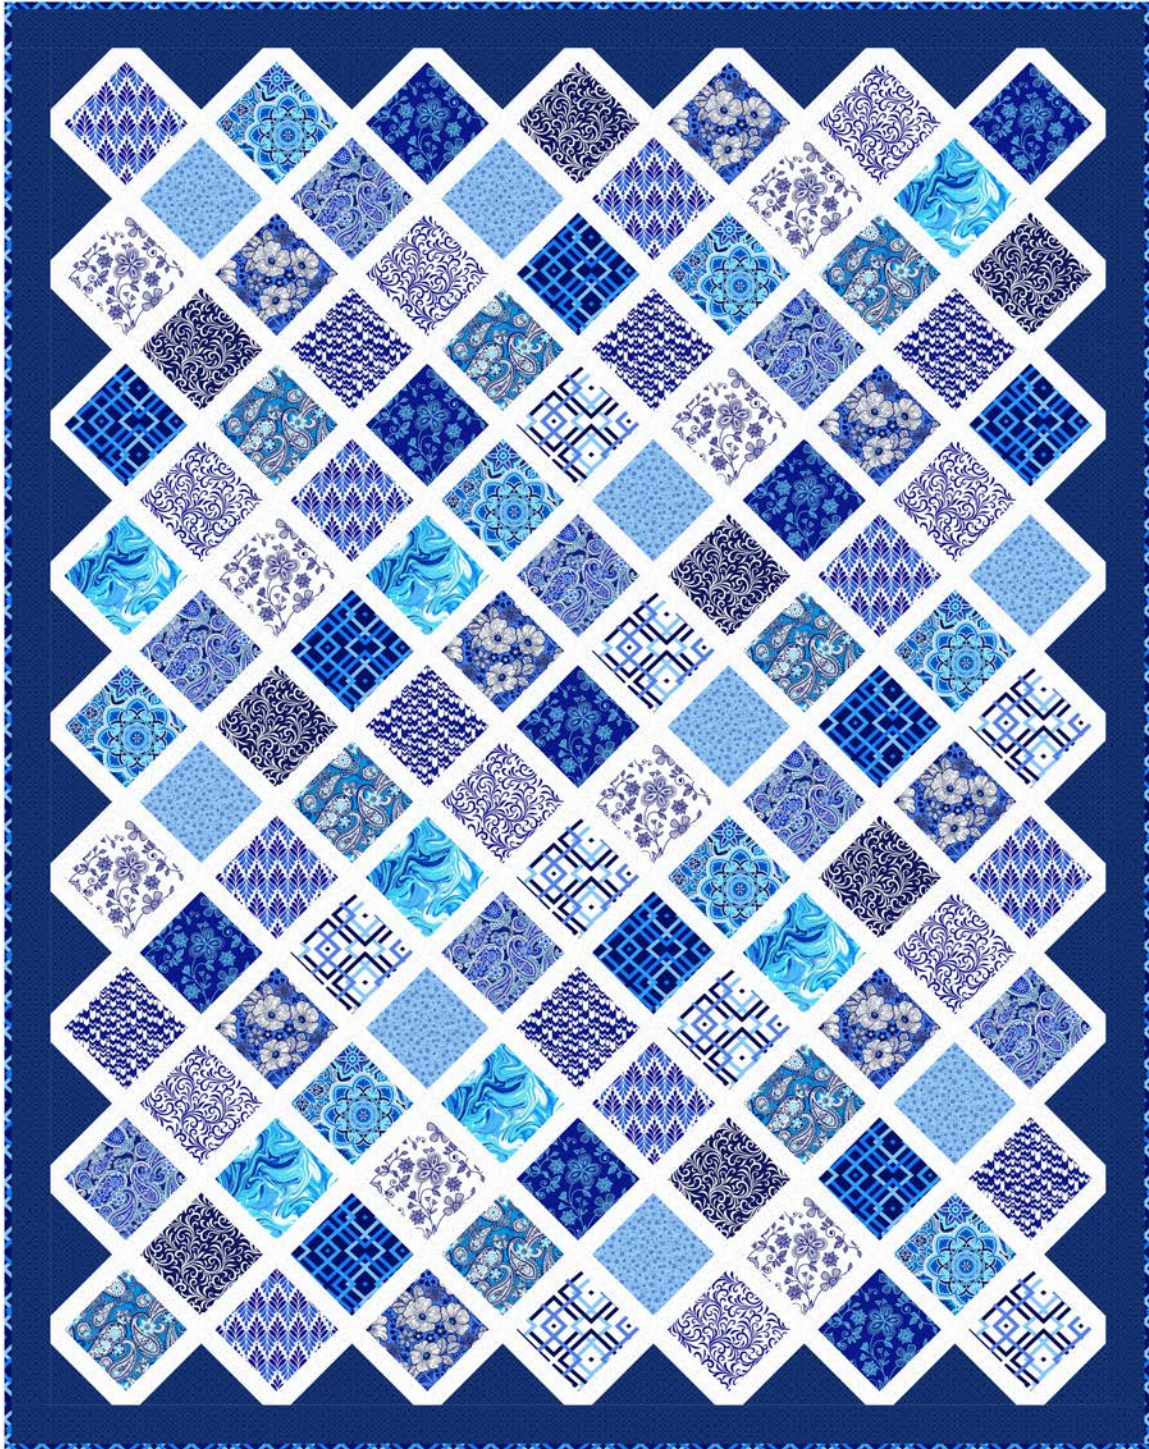

Blueprints

by Color Principle

Quilt size: 59" x 74" (1.50m x 1.88m)

Skill Level: Beginner

Make It Scrappy Quilt

Designed and sold by Myra Barnes of Busy Hands Quilts

www.busyhandsquilts.com

 **Henry Glass & Co., Inc.**

Make it Scrappy Quilt Ordering Guide

SKU	Yards	Meters	6 Kits	12 Kits
3273-77	1/4 yds	0.23m	1 bolt	1 bolt
3274-11	1/4 yds	0.23m	1 bolt	1 bolt
3274-77	1/4 yds	0.23m	1 bolt	1 bolt
3275-11	1/4 yds	0.23m	1 bolt	1 bolt
3275-77*	3/4 yds	0.69m	1 bolt	1 bolt
3276-11	1/4 yds	0.23m	1 bolt	1 bolt
3277-70	1/4 yds	0.23m	1 bolt	1 bolt
3278-11	1/4 yds	0.23m	1 bolt	1 bolt
3278-77	1/4 yds	0.23m	1 bolt	1 bolt
3279-76	1/4 yds	0.23m	1 bolt	1 bolt
3279-77	1/4 yds	0.23m	1 bolt	1 bolt
3280-11	1/4 yds	0.23m	1 bolt	1 bolt
3281-72	1/4 yds	0.23m	1 bolt	1 bolt
3282-77	1/4 yds	0.23m	1 bolt	1 bolt
7755-01W	1 5/8 yds	1.49m	1 bolt	2 bolts
1063-77	1 yd	0.91m	1 bolt	1 bolt
Backing Fabric Option				
3278-11	3 3/4 yds	3.43m	2 bolts	4 bolts
* Indicates binding fabric. FO = 18" x 22" (0.45m x 0.55m) All fabric quantities are based on 15yd bolts unless otherwise indicated.				

3273-77
Medallions
Blue

3274-11
Flourishes
White

3274-77
Flourishes
Indigo

3275-11
Geo Plaid
White

3275-77
Geo Plaid
Indigo

3276-11
Leaf Chevron
White

3277-70
Pippies
Periwinkle

3278-11
Wildflower Vine
White

3278-77
Wildflower Vine
Royal

3379-76
Paisleys
Cerulean

3379-77
Paisleys
Royal

3280-11
Arrowhead Texture
White/Royal

3281-72
Calico Texture
Sky Blue

3282-77
Marble Texture
Blue

7755-01W
Folio Basics
White

1063-77
Modern Melody Basics
Navy